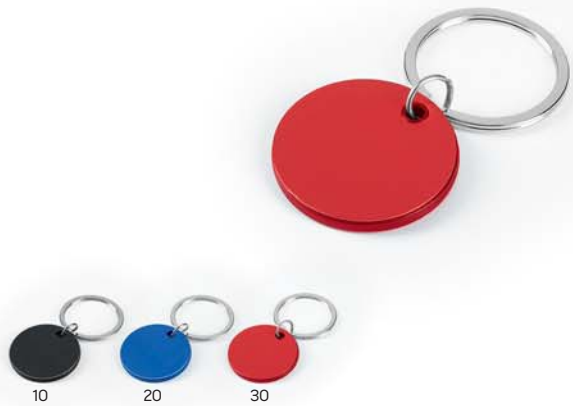

Circo Colore 33.200

METAL KEY HOLDER
Size: Ø 3.8 x 0.4 cm Packing: 400/50
Recommended print type: laser engraving