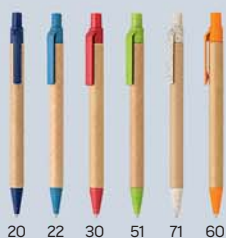

20 22 30 51 71 60

Vita Eco 10.174

PAPER BALL PEN

Material: paper/wheat straw plastic mixture Ink color: blue Size: Ø 1 x 13.9 cm Packing: 1000/50
Recommended print type: pad printing, digital printing