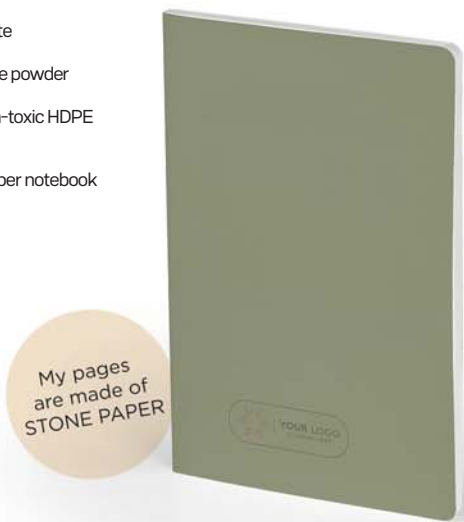

Blank 34.643

A5 NOTEBOOK

Book block: printed on stone paper 144 g/m², 128 lined pages Cover material: stone paper
Size: 14 x 21 cm Packing: 20
Recommended print type: screen printing

Eden 34.641.71

A5 NOTEBOOK

Book block: printed on stone paper 120 g/m², 160 lined pages Cover material: cork
Size: 13.3 x 21 cm Packing: 30
Recommended print type: digital printing