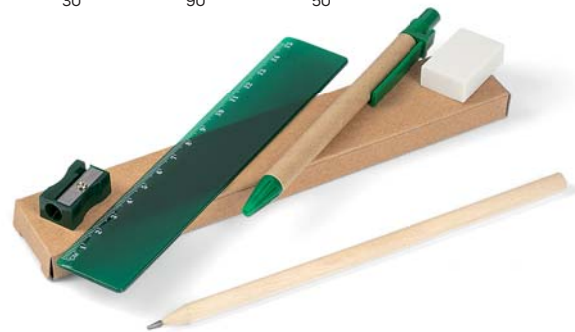

Study 34.516.51

STATIONERY SET, 7/1

Size: 24.2 x 11.2 cm Packing: 200/50/1

Recommended print type: screen printing, transfer printing

i 91 Paper inlay is included

91

90

Scatola 34.246

PEN STAND

Material: plastic Size: 8.4 x 8.4 x 10.2 cm Packing: 50/10/1

Recommended print type: .90 - screen printing, pad printing, digital printing, .91 - digital printing

Level 20 34.435.71

RULER, 20 cm

Size: 23 x 4 x 0.3 cm Packing: 1000/25

Recommended print type: screen printing, pad printing, laser engraving

23

90

30

20

30

90

50

Remy 34.501

STATIONERY SET, 5/1

Size: 31.5 x 4 x 1.8 cm Packing: 200/50/1

Recommended print type: digital printing

Class 34.457

STATIONERY SET, 5/1

Size: 19.7 x 3.4 x 1.2 cm Packing: 400/100/1

Recommended print type: digital printing