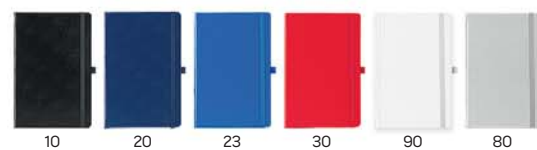

Toto Maxi 34.257

B5 NOTEBOOK

Book block: printed on ivory offset paper 80 g/m², 192 lined pages Cover material: vinyl
Size: 17.4 x 24.4 cm Packing: 20
Recommended print type: screen printing, digital printing, foil stamping