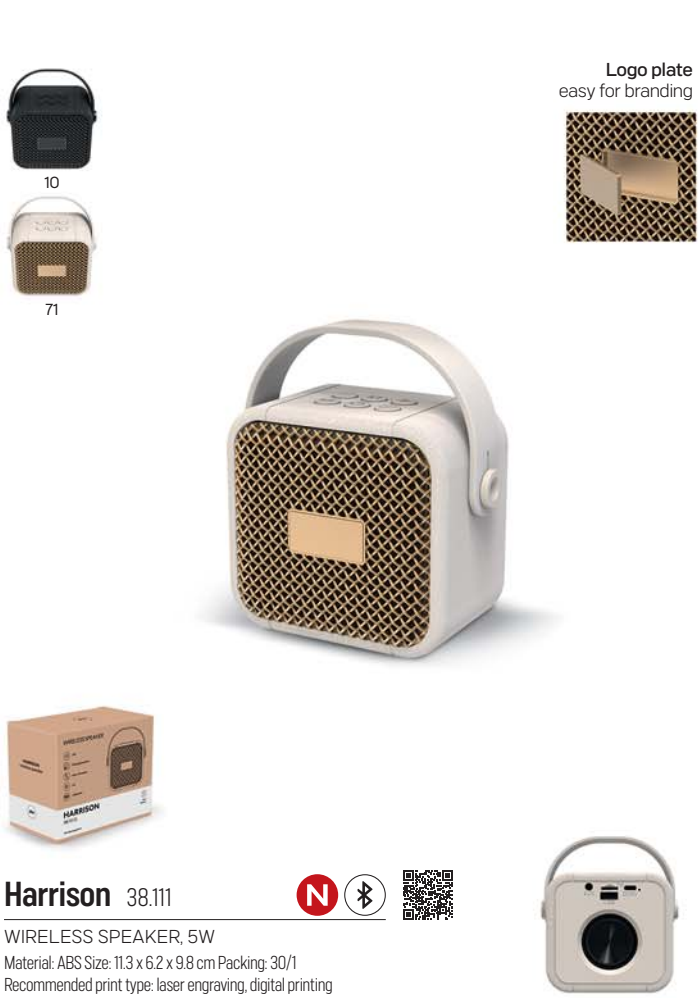

Harrison 38.111

WIRELESS SPEAKER, 5W
Material: ABS Size: 11.3 x 6.2 x 9.8 cm Packing: 30/1
Recommended print type: laser engraving, digital printing

Logo plate
easy for branding