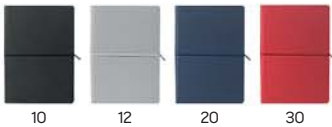

### A5 NOTEBOOK

Book block: printed on white offset paper 80 g/m<sup>2</sup>, 192 lined pages Cover material: thermo sensitive PU

Size: 15.7 x 20.8 cm Packing: 40/20

Recommended print type: hot stamping, screen printing, laser engraving, digital printing