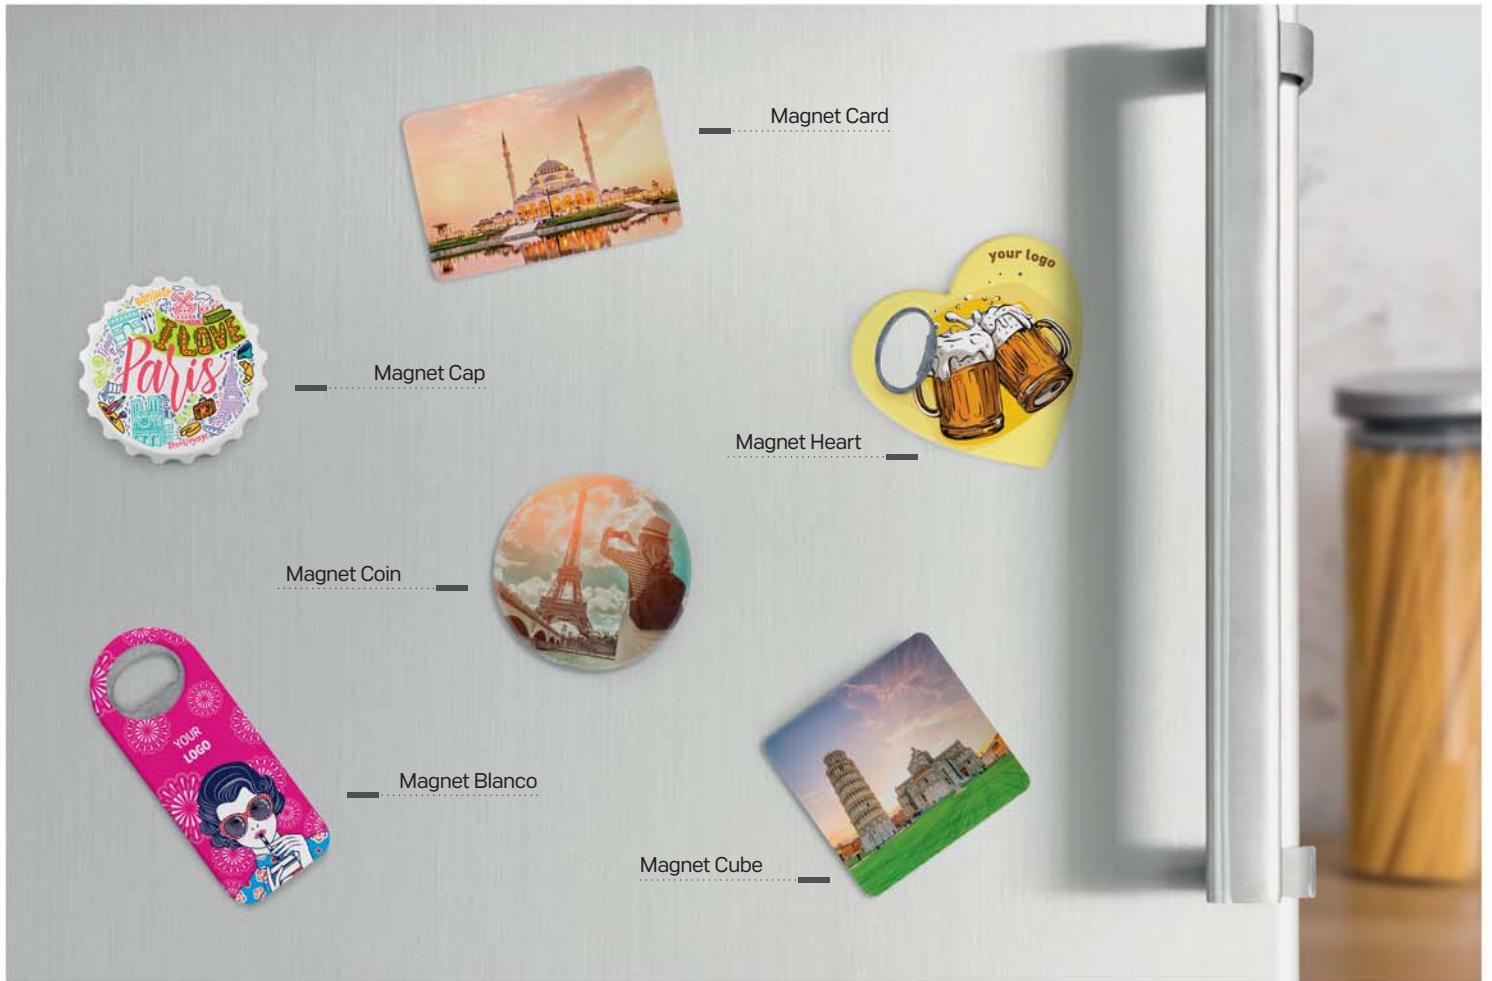

**Memo Round Matt** 34.756.90

STONEWARE MAGNET  
Size: Ø 7.5 x 0.8 cm Packing: 200/50  
Recommended print type: digital printing, sublimation

**Memo Square** 34.753.90

STONEWARE MAGNET  
Size: 7 x 7 x 0.8 cm Packing: 200/50  
Recommended print type: digital printing, sublimation