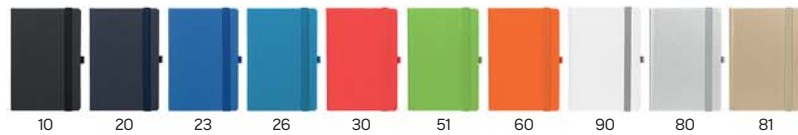

Oslo 34.280

A5 NOTEBOOK

Book block: printed on white offset paper 80 g/m², 192 lined pages Cover material: thermo sensitive PU

Size: 14.4 x 21.4 cm Packing: 20

Recommended print type: screen printing, digital printing, foil stamping, hot stamping, laser engraving