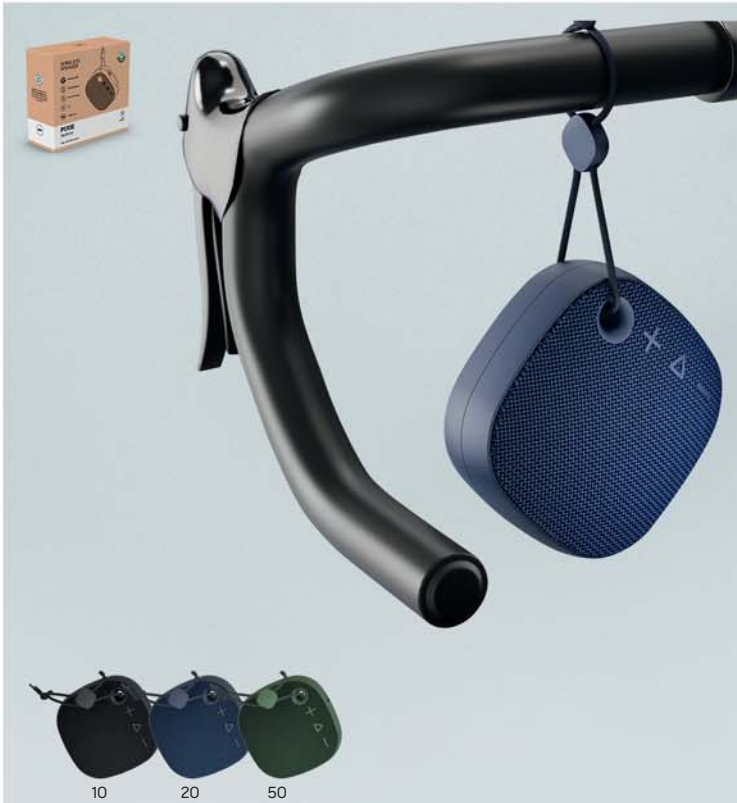

Pixie 38.090

WIRELESS SPEAKER, 5W
Material: recycled ABS Size: 10.9 x 10.9 x 4.3 cm Packing: 40/1
Recommended print type: digital printing