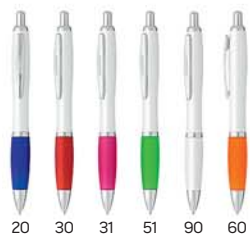

20 22 24 30 91 50

**Balzac** 10.103

PLASTIC BALL PEN

Ink color: blue Size: Ø 1.3 x 14 cm Packing: 600/50  
Recommended print type: pad printing

10 20 23 26 30 40 53 90 60

**Onyx** 10.178

PLASTIC BALL PEN

Ink color: blue Size: Ø 1.1 x 14.2 cm Packing: 1000/50  
Recommended print type: pad printing, digital printing