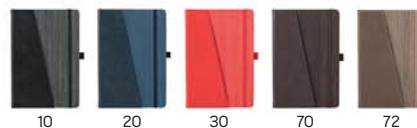

Ontario Note 34.417

A5 NOTEBOOK
Book block: printed on ivory offset paper 80 g/m², 192 lined pages Cover material: thermo sensitive PU
Size: 14.4 x 21.4 cm Packing: 20
Recommended print type: screen printing, digital printing, hot stamping, laser engraving