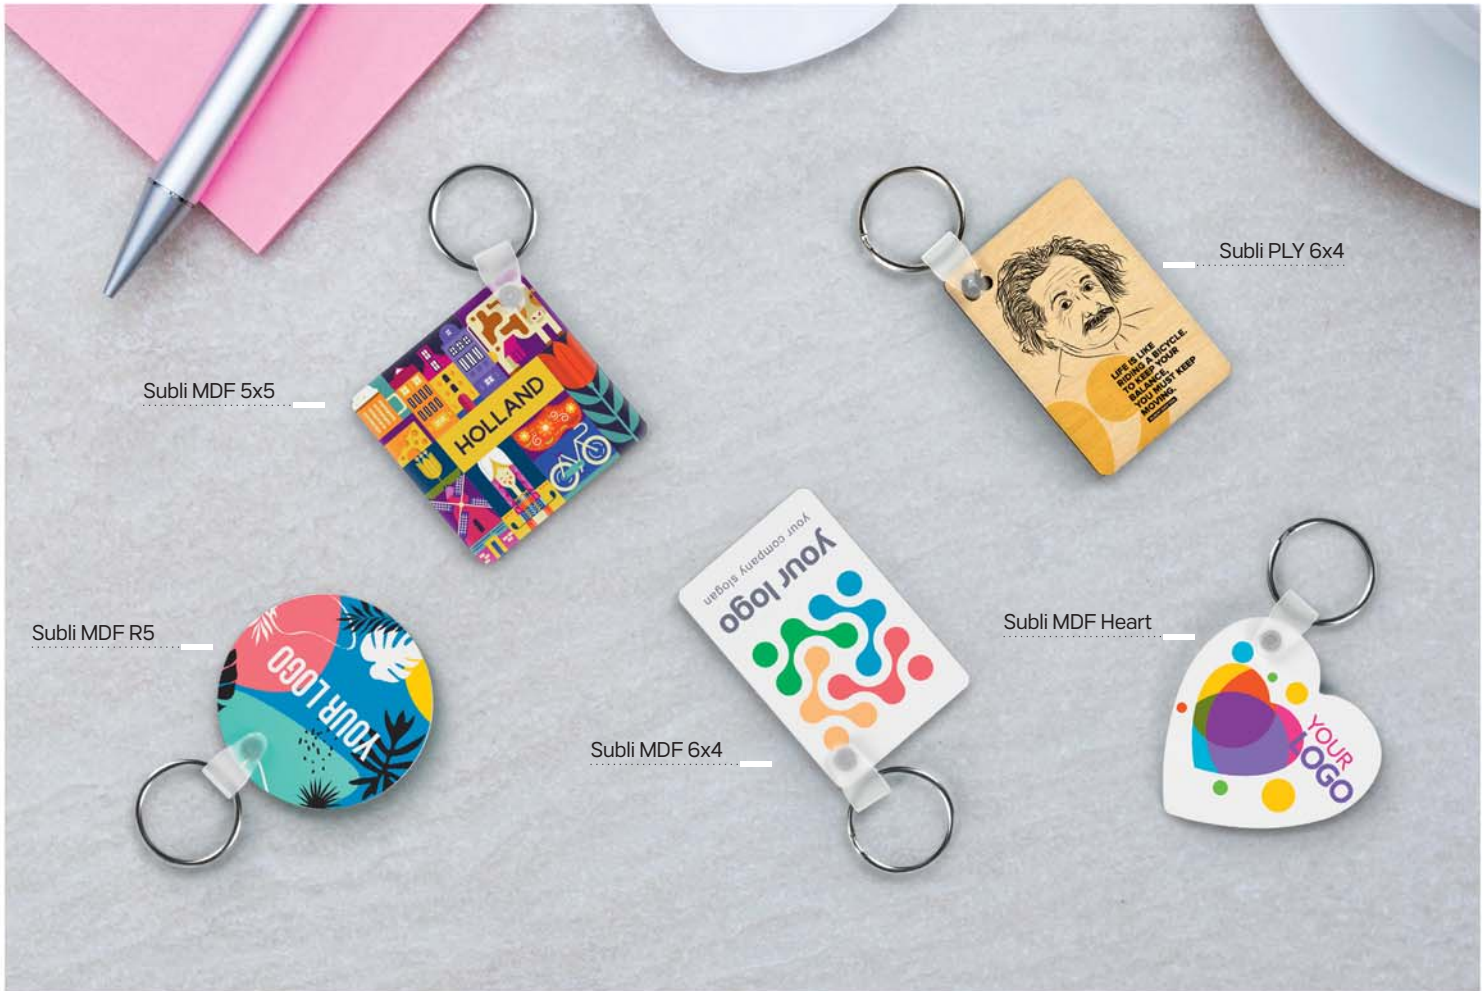

**Clef** 33.211.71

KEY AND MOBILE PHONE HOLDER  
 Material: bamboo Size: 7.4 x 2.4 x 0.3 cm Packing: 1000/100  
 Recommended print type: laser engraving

**Log R** 33.210

BAMBOO KEY HOLDER  
 Size: 5.5 x 3 x 0.2 cm Packing: 500/50  
 Recommended print type: laser engraving