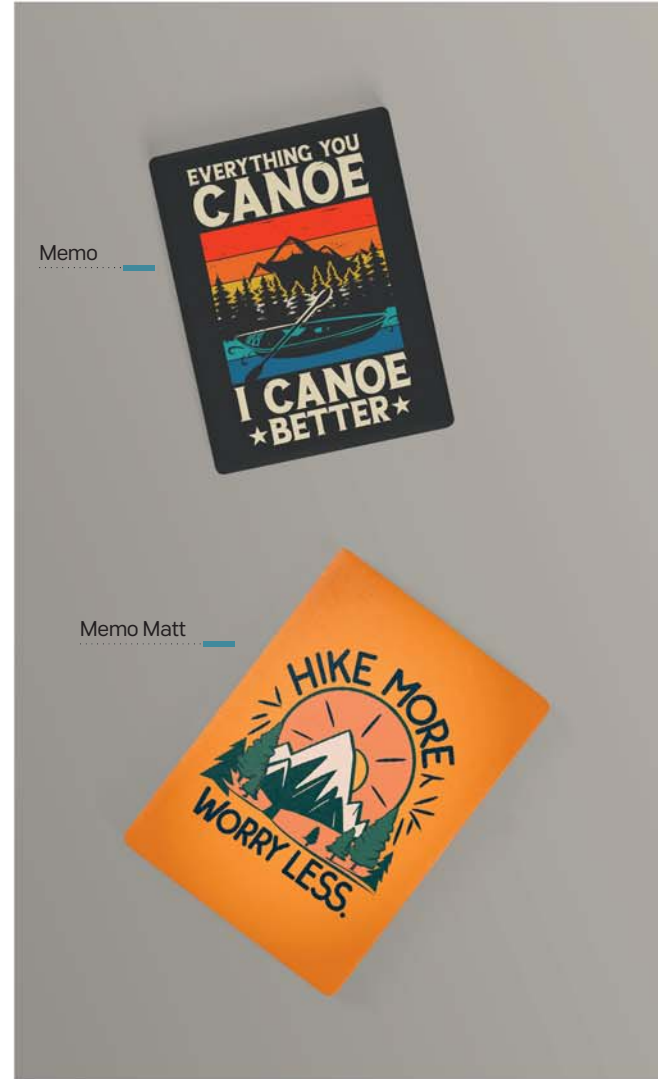

Memo

Memo Matt

**Memo** 34.697.90

STONEWARE MAGNET

Size: 7 x 5 x 0.8 cm Packing: 200/50  
Recommended print type: digital printing, sublimation

**Memo Matt** 34.752.90

STONEWARE MAGNET

Size: 7 x 5 x 0.8 cm Packing: 200/50  
Recommended print type: digital printing, sublimation