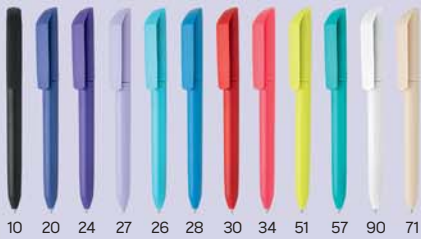

**Helia** 14.164.10

METAL BALL PEN AND ROLLER PEN SET  
 Ink color: blue Box size: 16.5 x 6.6 x 2.8 cm Packing: 50/25/1  
 Recommended pen print type: laser engraving

Flow Pure

Dot C

10 20 24 27 26 28 30 34 51 57 90 71