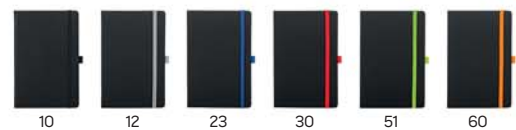

Code Black 34.195

A5 NOTEBOOK

Book block: printed on white offset paper 70 g/m², 160 lined pages Cover material: vinyl
Size: 14.4 x 21.4 cm Packing: 20
Recommended print type: screen printing, digital printing, foil stamping