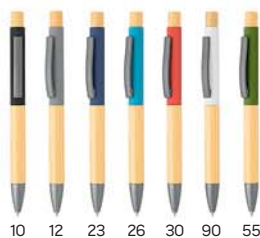

10 12 23 26 30 90 55

Ozzy 11.094

METAL BALL PEN

Ink color: blue Size: Ø1 x 14.2 cm Packing: 500/50
Recommended print type: laser engraving, digital printing