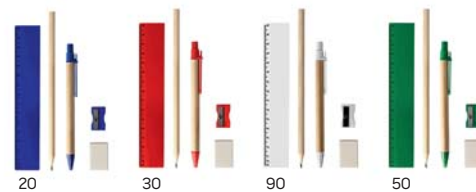

23

90

30

20

30

90

50

Remy 34.501

STATIONERY SET, 5/1

Size: 31.5 x 4 x 1.8 cm Packing: 200/50/1

Recommended print type: digital printing

Class 34.457

STATIONERY SET, 5/1

Size: 19.7 x 3.4 x 1.2 cm Packing: 400/100/1

Recommended print type: digital printing