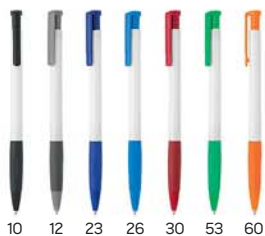

22 32 40 51 60

**Colibri** 10.087

PLASTIC BALL PEN

Ink color: blue Size: Ø1 x 13.8 cm Packing: 1000/50  
Recommended print type: pad printing

**Oscar** 10.091

PLASTIC BALL PEN

Ink color: blue Size: Ø 1.1 x 14.5 cm Packing: 1000/50  
Recommended print type: pad printing