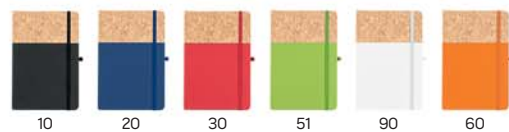

**Note Cork** 34.538

A5 NOTEBOOK

Book block: printed on ivory offset paper 70 g/m<sup>2</sup>, 160 lined pages Cover material: PU

Size: 14 x 21 cm Packing: 50

Recommended print type: digital printing, hot stamping