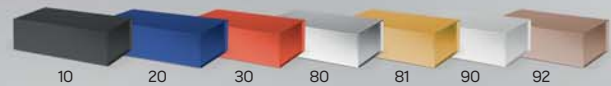

Gift box

FOR YOUR FINEST GIFTS

Helen 34.707

SELF-FOLDING GIFT BOX WITH MAGNET

Material: mat laminated paper Size: 35 x 20.5 x 11.3 cm Packing: 30/1

Recommended print type: digital printing, screen printing, foil stamping