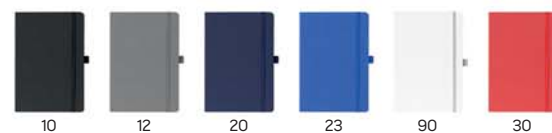

**Praktik** 34.578.10

A5 NOTEBOOK WITH ADDITIONAL POCKETS

Book block: printed on ivory offset paper 80 g/m<sup>2</sup>, 160 lined pages Cover material: Neoprene  
 Size: 14.5 x 21.5 cm Packing: 20/1  
 Recommended print type: screen printing