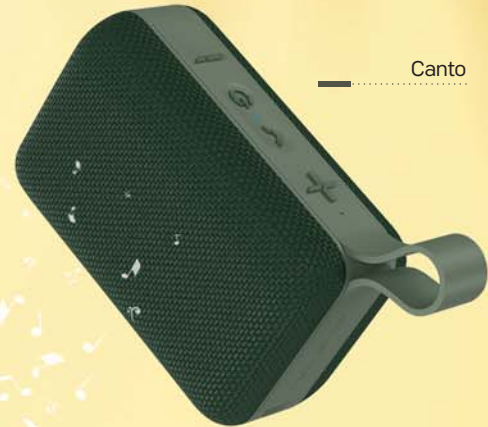

Wireless SPEAKERS

Canto