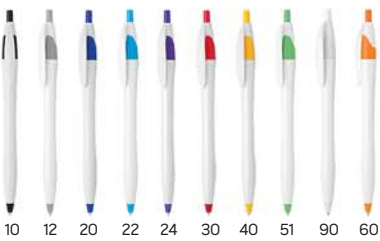

10 12 20 22 24 30 40 51 90 60

521 10.083

PLASTIC BALL PEN

Ink color: blue Size: Ø1 x 14.5 cm Packing: 1000/50
Recommended print type: pad printing