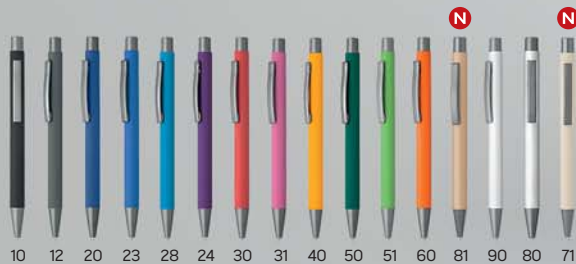

Titanium 11.056

METAL BALL PEN

Ink color: blue Size: Ø1 x 13.5 cm Packing: 500/50

Recommended print type: digital printing, laser engraving