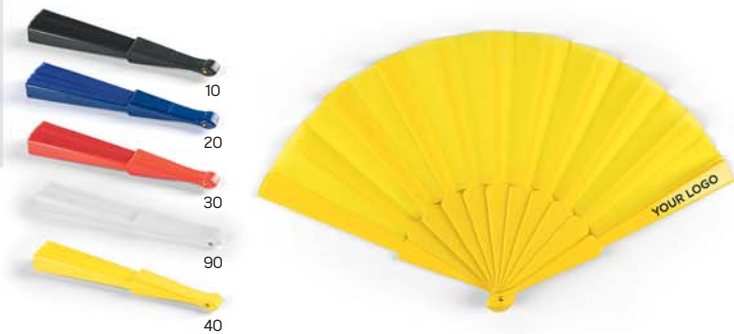

Pattaya 32.330

HAND FAN

Material: plastic/polyester Size: 23 x 2.5 x 2 cm Packing: 250/25
Recommended print type: pad printing