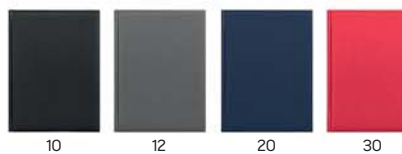

Helsinki A4 60.943

A4 AGENDA

Book block: printed on white offset paper 80 g/m², 224 lined pages Cover material: vinyl

Size: 20 x 26.8 cm Packing: 10

Recommended print type: screen printing, digital printing, foil stamping