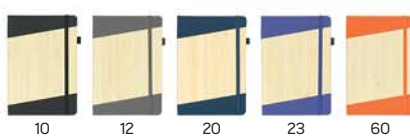

10 12 20 23 60

Klimt 34.568

A5 NOTEBOOK

Book block: printed on ivory offset paper 80 g/m², 160 lined pages
Cover material: thermo sensitive PU in combination with bamboo Size: 14.5 x 21 cm Packing: 20
Recommended print type: digital printing, laser engraving