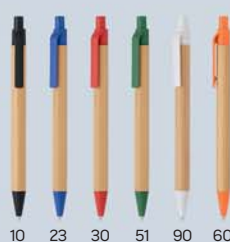

10 23 30 51 90 60

Vita Bamboo 10.199

BAMBOO BALL PEN

Material: bamboo tube Ink color: blue
Size: Ø 1 x 13.9 cm Packing: 1000/50
Recommended print type: laser engraving