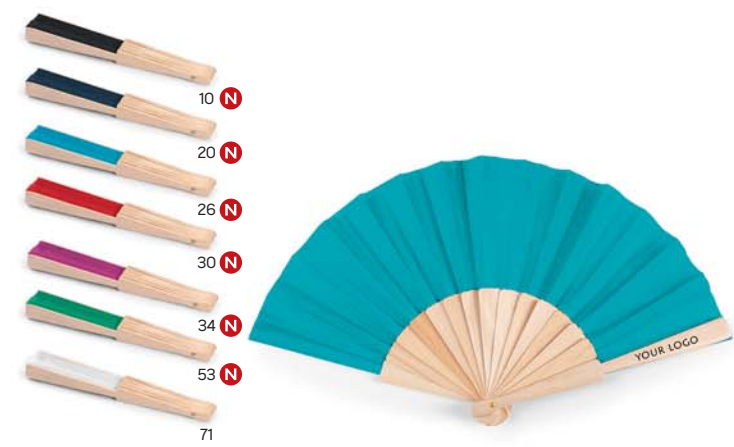

**Breeze** 38.140

HANDHELD FAN WITH 3 SPEEDS

Material: plastic Size: 13.6 x 6.3 x 3 cm Packing: 80/1  
Recommended print type: pad printing, digital printing

**Geisha** 32.299

HAND FAN

Material: RPET/wood Size: 23 x 2.7 x 2 cm Packing: 272/136/1  
Recommended print type: laser engraving