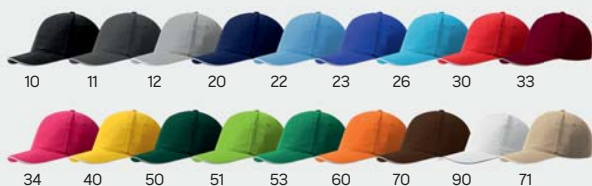

### Sprint 54.004

CAP, 6 PANELS  
 Fabric: cotton, light brushed  
 Size: 58 cm  
 Packing: 200/50/1  
 Recommended print type: transfer printing, embroidery