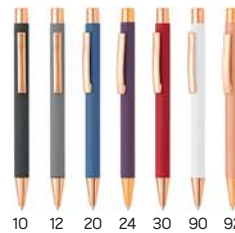

10 12 20 24 30 90 92

Titanium Rose Gold 11.097

METAL BALL PEN

Ink color: blue Size: Ø1 x 13.5 cm Packing: 500/50
Recommended print type: laser engraving, digital printing