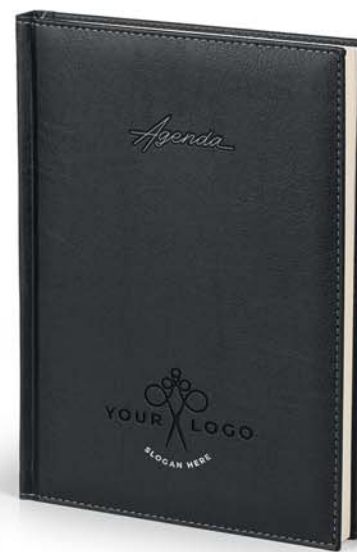

London 60.939

B5 AGENDA

Book block: printed on ivory offset paper 80 g/m², 224 lined pages Cover material: thermo sensitive PU
Size: 17.5 x 24.5 cm Packing: 10
Recommended print type: screen printing, digital printing, hot stamping, laser engraving