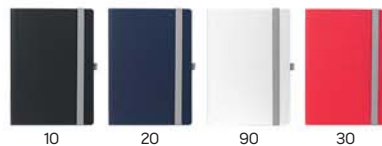

Mondo Maxi 34.194

B5 NOTEBOOK

Book block: printed on white offset paper 80 g/m², 192 lined pages Cover material: thermo sensitive PU
Size: 17.4 x 24.4 cm Packing: 20
Recommended print type: screen printing, digital printing, foil stamping, hot stamping, laser engraving