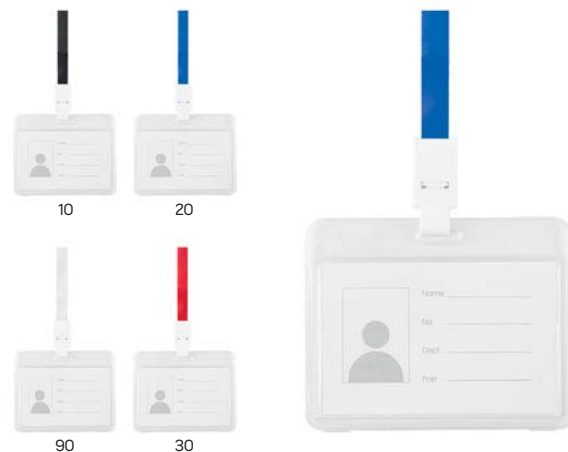

Ego 35.144

PLASTIC ID CARD HOLDER WITH LANYARD
Size: 9.7 x 7.7 x 0.7 cm Packing: 384/48
Recommended print type: digital printing