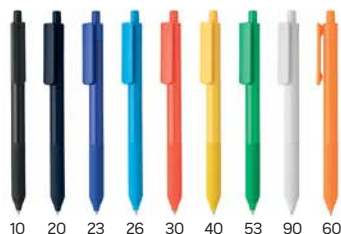

10 20 23 26 30 40 53 90 60

Onyx 10.178

PLASTIC BALL PEN

Ink color: blue Size: Ø 1.1 x 14.2 cm Packing: 1000/50
Recommended print type: pad printing, digital printing