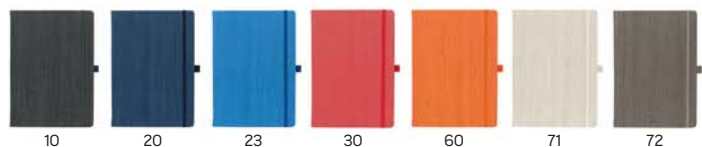

Pino Maxi 34.234

B5 NOTEBOOK

Book block: printed on ivory offset paper 80 g/m², 192 lined pages Cover material: thermo sensitive PU
Size: 17.4 x 24.4 cm Packing: 20
Recommended print type: digital printing, hot stamping