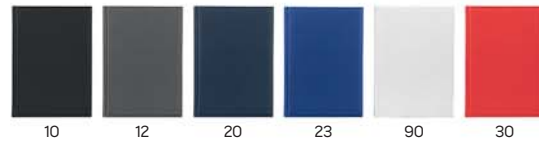

Lugano 60.940

B5 AGENDA

Book block: printed on ivory offset paper 80 g/m², 224 lined pages Cover material: thermo sensitive PU
Size: 17.5 x 24.5 cm Packing: 10
Recommended print type: screen printing, digital printing, hot stamping, laser engraving