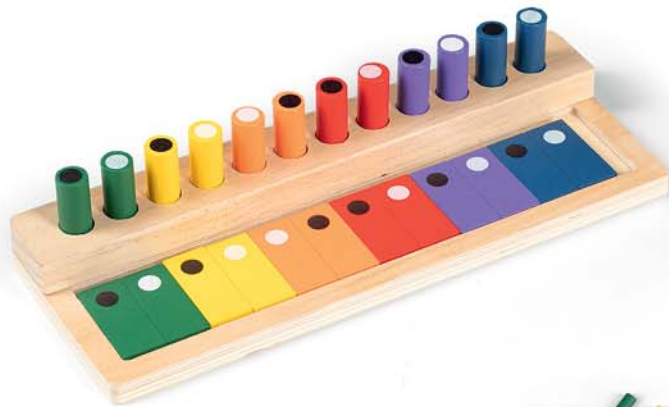

**Montie** 32.308.71

EDUCATIONAL TOY, 24/1

Material: wood Size: 30 x 10.8 x 3 cm Packing: 20/1  
Recommended print type: screen printing, pad printing, laser engraving

**Tactic** 32.324.71

XO BOARD GAME, 9/1