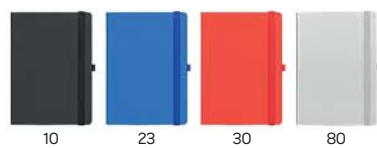

Oslo B5 34.461

B5 NOTEBOOK

Book block: printed on white offset paper 80 g/m², 192 lined pages Cover material: thermo sensitive PU

Size: 17.4 x 24.4 cm Packing: 20

Recommended print type: screen printing, digital printing, foil stamping, hot stamping, laser engraving