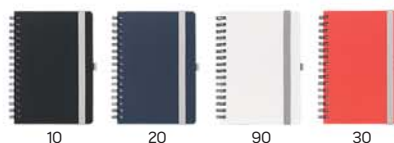

Mondo Wire 34.326

A5 NOTEBOOK

Book block: printed on white offset paper 80 g/m², 192 lined pages Cover material: thermo sensitive PU
Size: 16.6 x 21.6 cm Packing: 10
Recommended print type: screen printing, digital printing, foil stamping, hot stamping, laser engraving