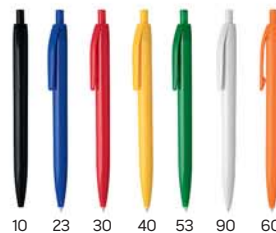

10 23 30 40 53 90 60

Amiga 10.161

PLASTIC BALL PEN

Ink color: blue Size: Ø1 x 13.8 cm Packing: 1000/100
Recommended print type: pad printing