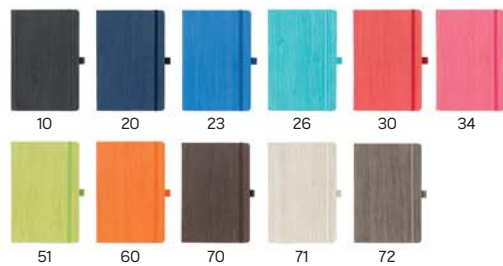

Pino 34.232

A5 NOTEBOOK

Book block: printed on ivory offset paper 80 g/m², 192 lined pages Cover material: thermo sensitive PU
Size: 14.4 x 21.4 cm Packing: 20
Recommended print type: digital printing, hot stamping