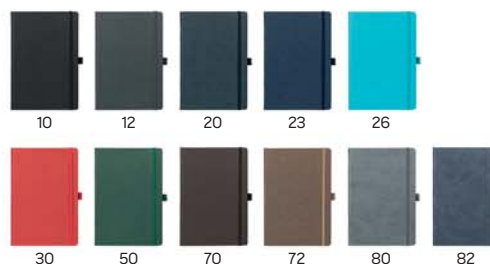

**Dallas** 34.474

A5 NOTEBOOK  
 Book block: printed on ivory offset paper 80 g/m<sup>2</sup>, 192 lined pages Cover material: thermo sensitive PU  
 Size: 14.4 x 21.4 cm Packing: 20  
 Recommended print type: screen printing, digital printing, hot stamping, laser engraving