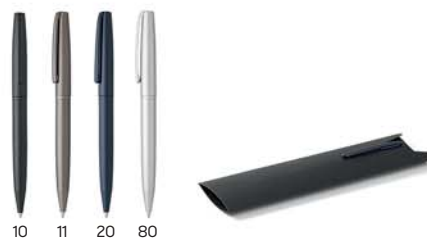

**Victor** 11.023

REGENT METAL BALL PEN

Ink color: blue Size: Ø1 x 13.1 cm Packing: 500/25

Recommended print type: laser engraving

**Ambassador** 14.171

METAL BALL PEN WITH PAPER SLEEVE  
 Ink color: blue Sleeve size: 15.7 x 4.9 x 1.3 cm Packing: 250/25  
 Recommended pen print type: laser engraving