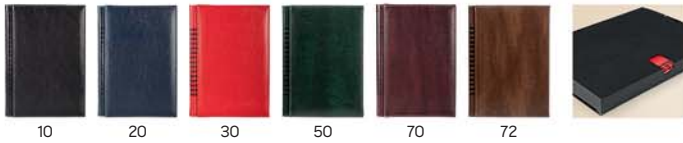

5th Avenue 60.904

B5 AGENDA IN A GIFT BOX

Book block: printed on ivory offset paper 80 g/m², 224 lined pages Cover material: thermo sensitive PU
Size: 17.5 x 24.5 cm Packing: 10
Recommended print type: screen printing, digital printing, foil stamping, hot stamping, laser engraving