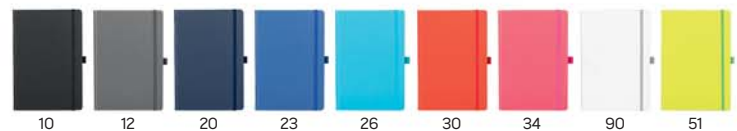

Malpensa 34.256

A5 NOTEBOOK

Book block: printed on white offset paper 80 g/m², 192 lined pages Cover material: thermo sensitive PU
Size: 14.4 x 21.4 cm Packing: 20
Recommended print type: screen printing, digital printing, foil stamping, hot stamping, laser engraving