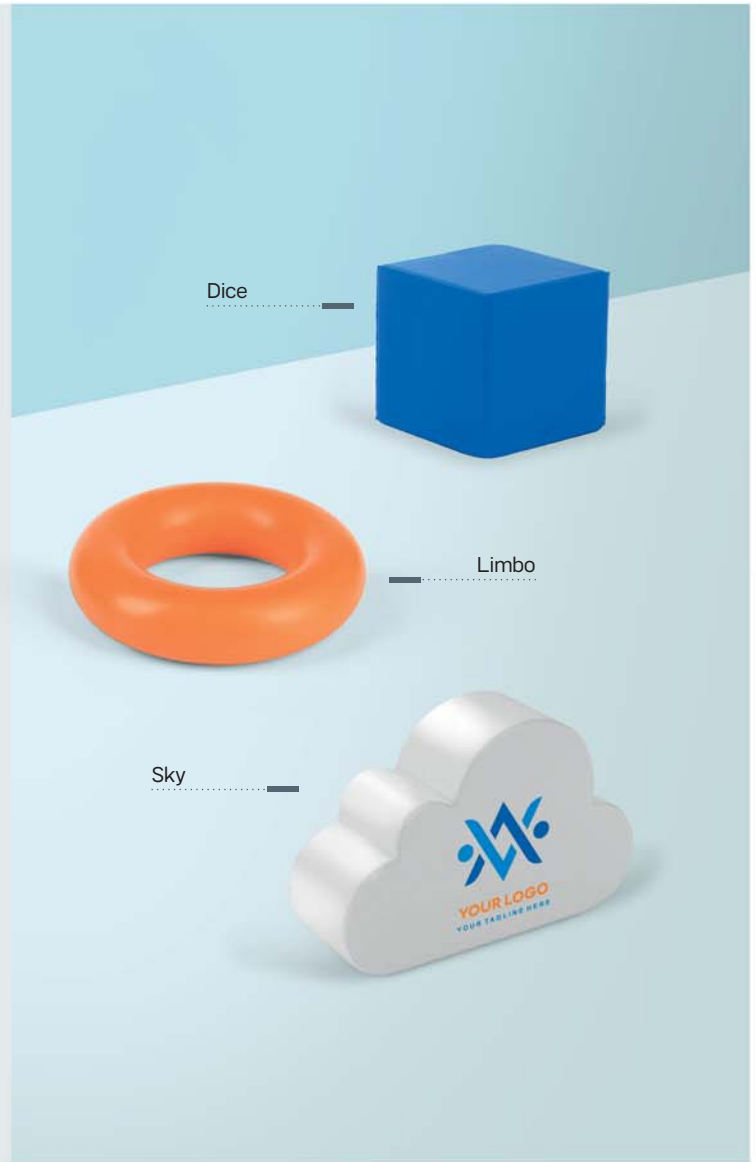

Dice 32.328

ANTISTRESS CUBE
Material: PU foam Size: 4 x 4 x 4 cm Packing: 250/50
Recommended print type: pad printing, digital printing

Limbo 32.337

ANTISTRESS RING
Material: PU Size: Ø 7 x 1.8 cm Packing: 250/50
Recommended print type: pad printing, digital printing

Sky 32.327

ANTISTRESS CLOUD
Material: PU foam Size: 8 x 5 x 2.5 cm Packing: 250/50
Recommended print type: pad printing, digital printing