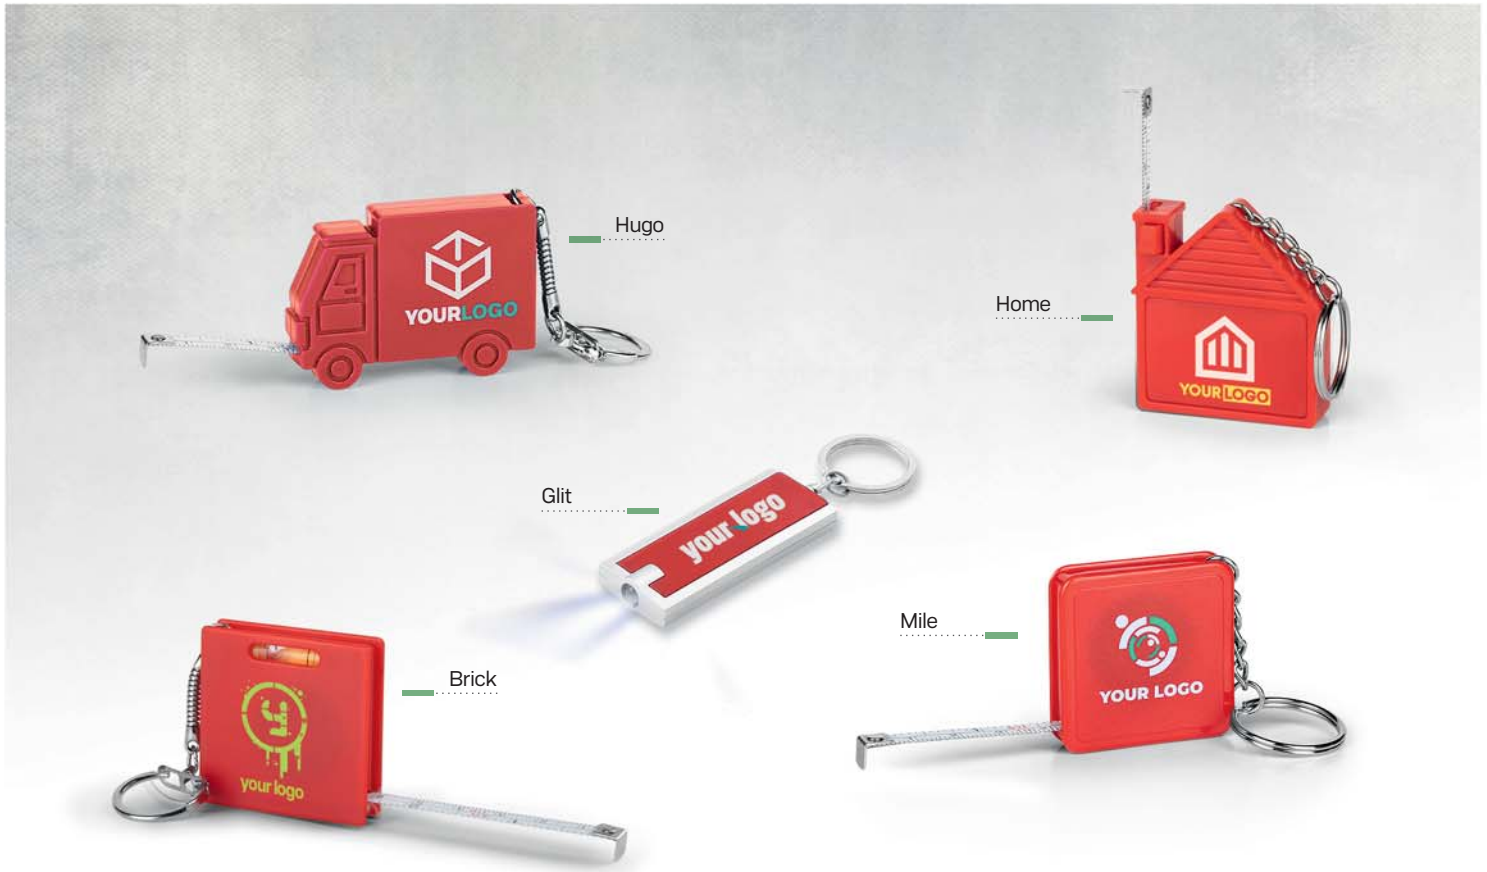

Hugo 33.072

PLASTIC KEY HOLDER WITH MEASURING TAPE, 1 m
Size: 5.5 x 4 x 1 cm Packing: 500/50
Recommended print type: screen printing, pad printing, digital printing

Home 33.162

PLASTIC KEY HOLDER WITH MEASURING TAPE, 1 m
Size: 4.5 x 5.2 x 0.9 cm Packing: 500/50
Recommended print type: screen printing, pad printing, digital printing