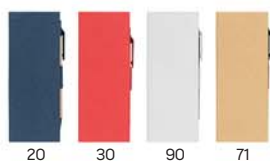

**Bright** 34.599.90

NOTE SET  
 Size: 10.2 x 9.1 x 0.4 cm Packing: 400/200/1  
 Recommended print type: screen printing

**Icon** 34.358

NOTE SET  
 Size: 6.3 x 8.6 x 1.3 cm Packing: 320/40  
 Recommended print type: screen printing, digital printing