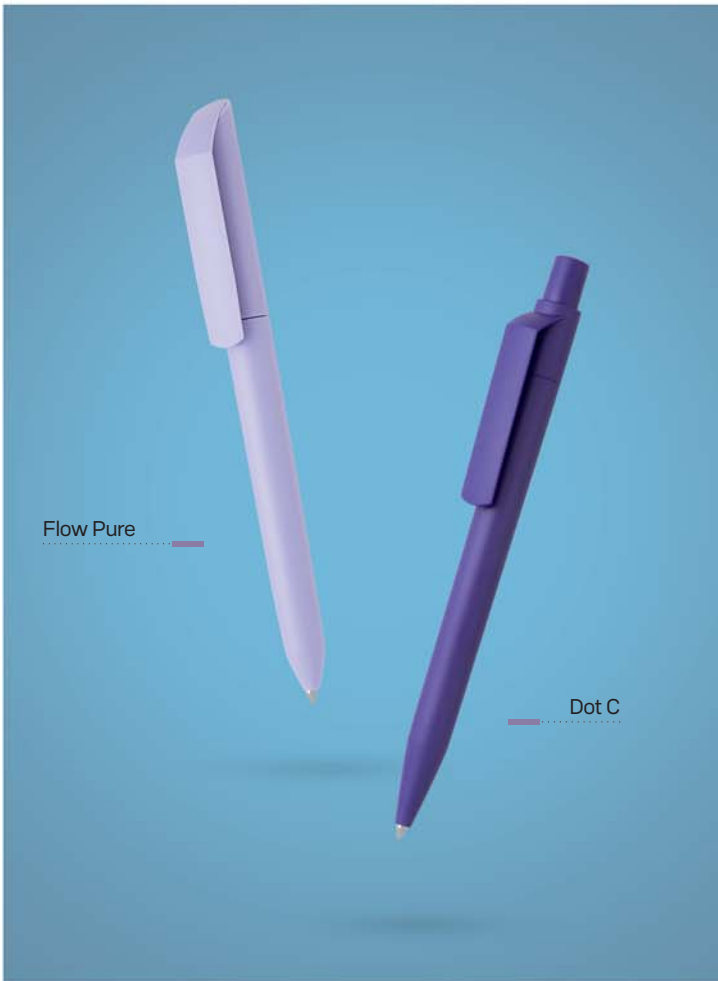

Flow Pure

Dot C