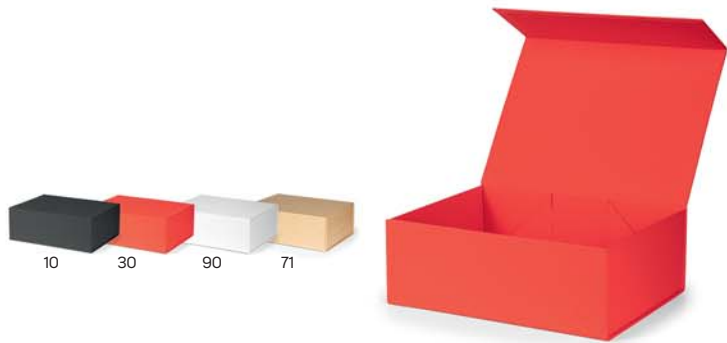

34.709-28x20x9	28 x 20 x 9 cm
34.709-33x25x12	33 x 25 x 12 cm

Frida 34.709

SELF-FOLDING GIFT BOX WITH MAGNET

Material: mat laminated paper Packing: 30/1

Recommended print type: digital printing, screen printing, foil stamping