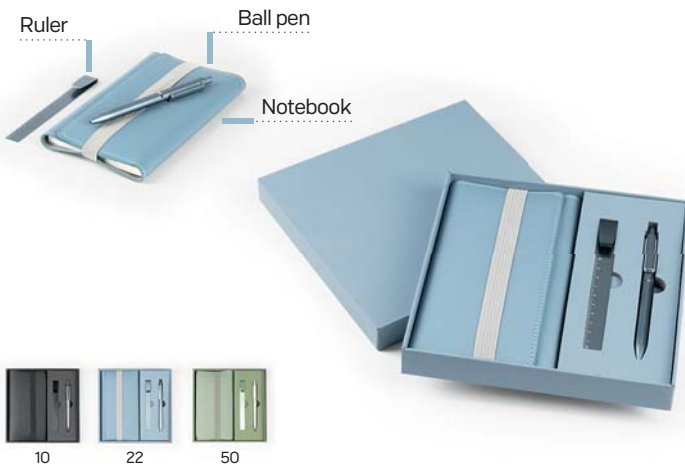

Prestige 34.609

BUSINESS GIFT SET, 3/1

Size: 21.1 x 21 x 3.1 cm Packing: 20/1
Recommended print type: pad printing, laser engraving