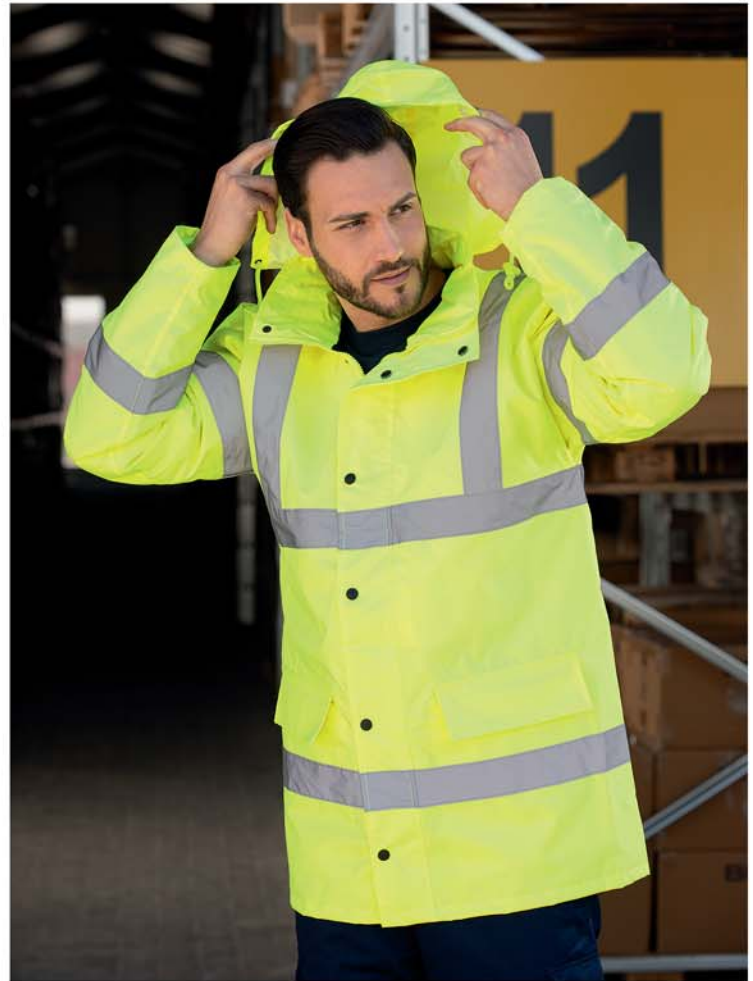

Traffic 57.044.41

HI-VIZ SAFETY JACKET

Standard: EN 20471

Sizes: S, M, L, XL, XXL, 3XL

Composition: 1. Outshell 100% polyester with PU coating, 2. Lining 100% nylon

Packing: 10/1

Recommended print type: screen printing, transfer printing, sublimation

41

61

Spark 58.018

HI-VIZ SAFETY VEST

Sizes: S, M, L, XL, XXL, 3XL

Composition: 100% polyester

Packing: 50/1

Recommended print type: screen printing, transfer printing, sublimation